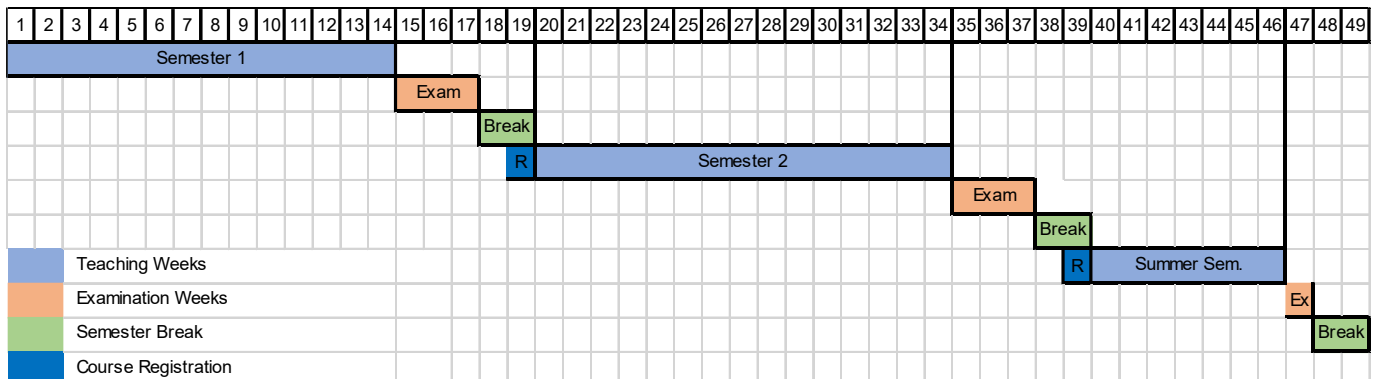

Academic Calendar 2021/2022

Semester	Activity	From	To
First Semester Fall 2021	Course Registration	02/10/2021	07/10/2021
	Classes	09/10/2021	13/01/2022
	Adding Courses	09/10/2021	14/10/2021
	Dropping Courses	09/10/2021	20/10/2021
	Midterm Exams	19/11/2021	26/11/2021
	Withdraw Courses	27/11/2021	09/12/2021
	Final Exam (Fall 2021)	15/01/2022	03/02/2022
	Break	05/02/2022	17/02/2022
Second Semester Spring 2022	Course Registration	12/02/2022	17/02/2022
	Classes	19/02/2022	02/06/2022
	Add/Drop Courses	19/02/2022	03/03/2022
	Midterm Exams	02/04/2022	08/04/2022
	Withdraw Courses	16/04/2022	12/05/2022
	Final Exams	04/06/2022	23/06/2022
	Break	25/06/2022	07/07/2022
	Graduation Projects Grades Deadline Entry on system		14/07/2022
Summer 2022 Semester	Course Registration	02/07/2022	07/07/2022
	Classes	09/07/2022	25/08/2022
	Add/Drop Courses	13/07/2022	21/07/2022
	Withdraw Courses	30/07/2022	11/08/2022
	Final Exams	27/08/2022	01/09/2022
	Break	03/09/2022	15/09/2022
Start of Academic Year 2022/2023		17/09/2022	

Concerns the Credit Hour Programs Only

First Semester, Fall2021

Wk	Saturday	Sunday	Monday	Tuesday	Wednesday	Thursday	Friday
	2/10	3	4	5	6	7	8
	Course Registration					Armed Forces	
1	9 Start	10	11	12	13	14 Add Deadline	15
2	16	17	18	19	20 Drop Deadline	21 Prophet Birth	22
3	23	24	25	26	27	28	29
4	30	31	1/11	2	3	4	5
5	6	7	8	9	10	11	12
6	13	14	15	16	17	18	19 Midterm
7	20	21	22	23	24	25	26
	Midterm Exam						
8	27	28	29	30	1/12	2	3
9	4	5	6	7	8	9 W/D Deadline	10
10	11	12	13	14	15	16	17
11	18	19	20	21	22	23	1/1/2022
12	25	26	27	28	29	30	31
13	1/1	2	3	4	5	6	7
	Christmas						
14	8	9	10	11	12	13	14
15	15	16	17	18	19	20	21
16	22	23	24	25	26	27	28
17	29	30	31	1/2	2	3	4
18	5	6	7	8	9	10	11
19	12	13	14	15	16	17	18
	Course Registration (Spring 2022)						