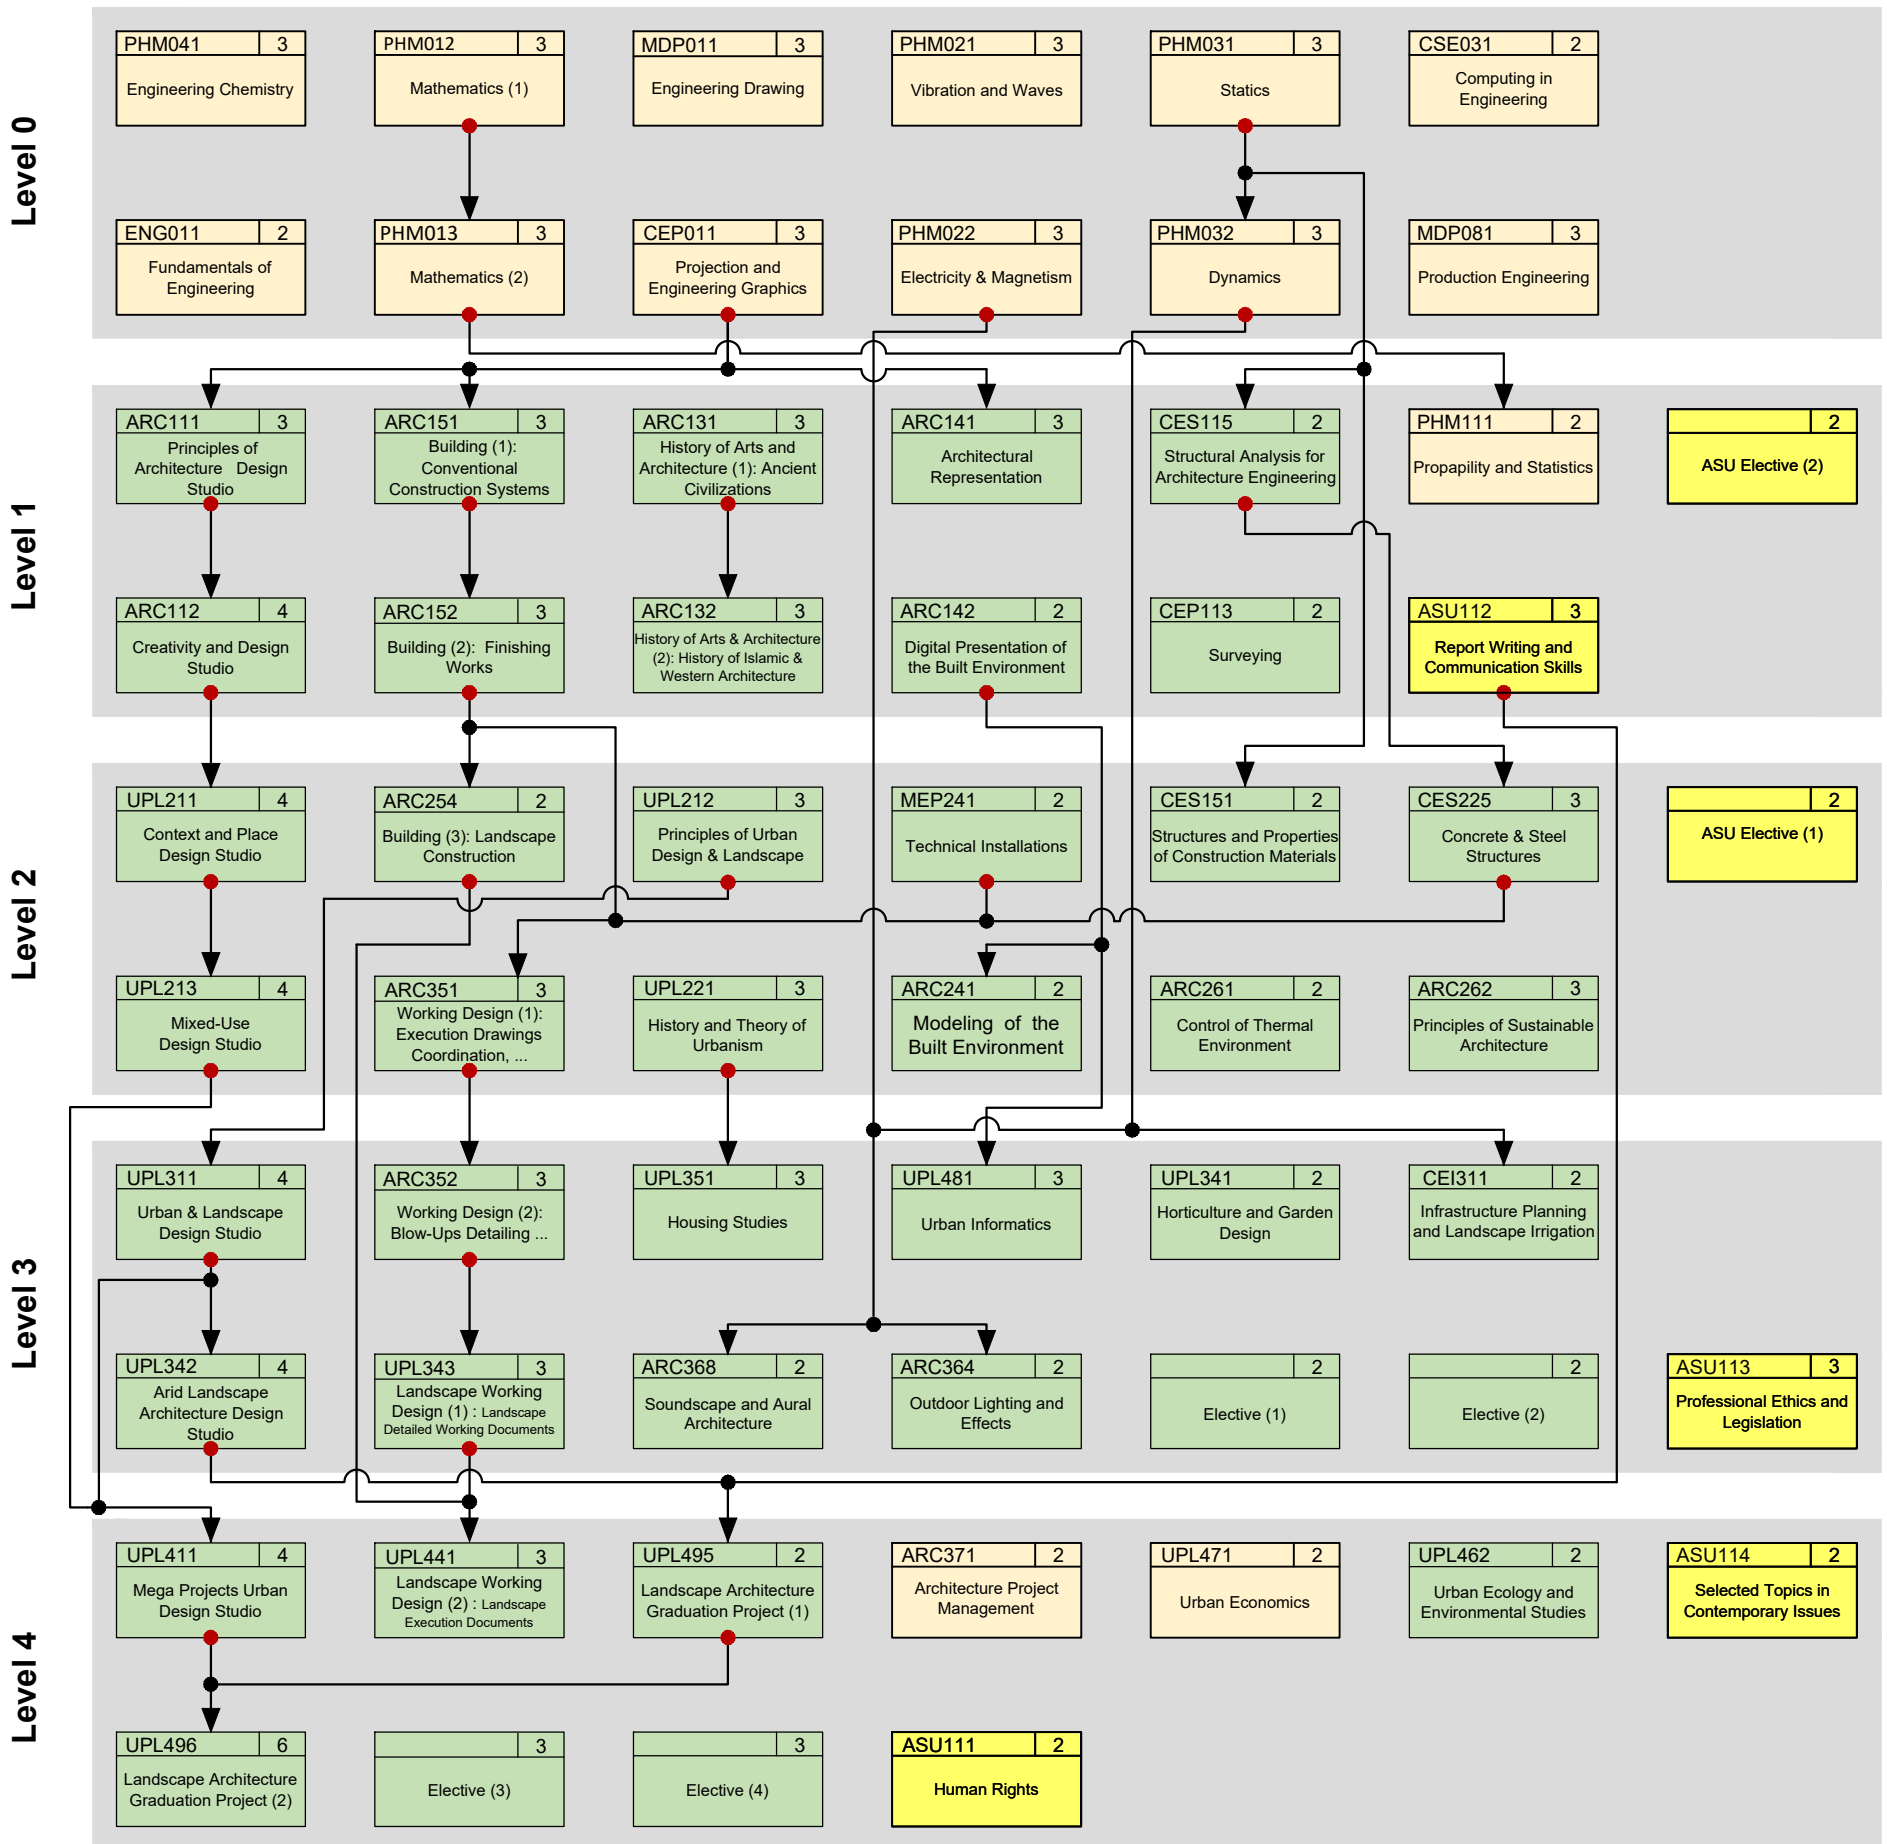

Landscape Architecture Program Courses Tree

University Requirement
 Program Requirement
 Faculty Requirement

→
●
 Course Should be Passed Successfully