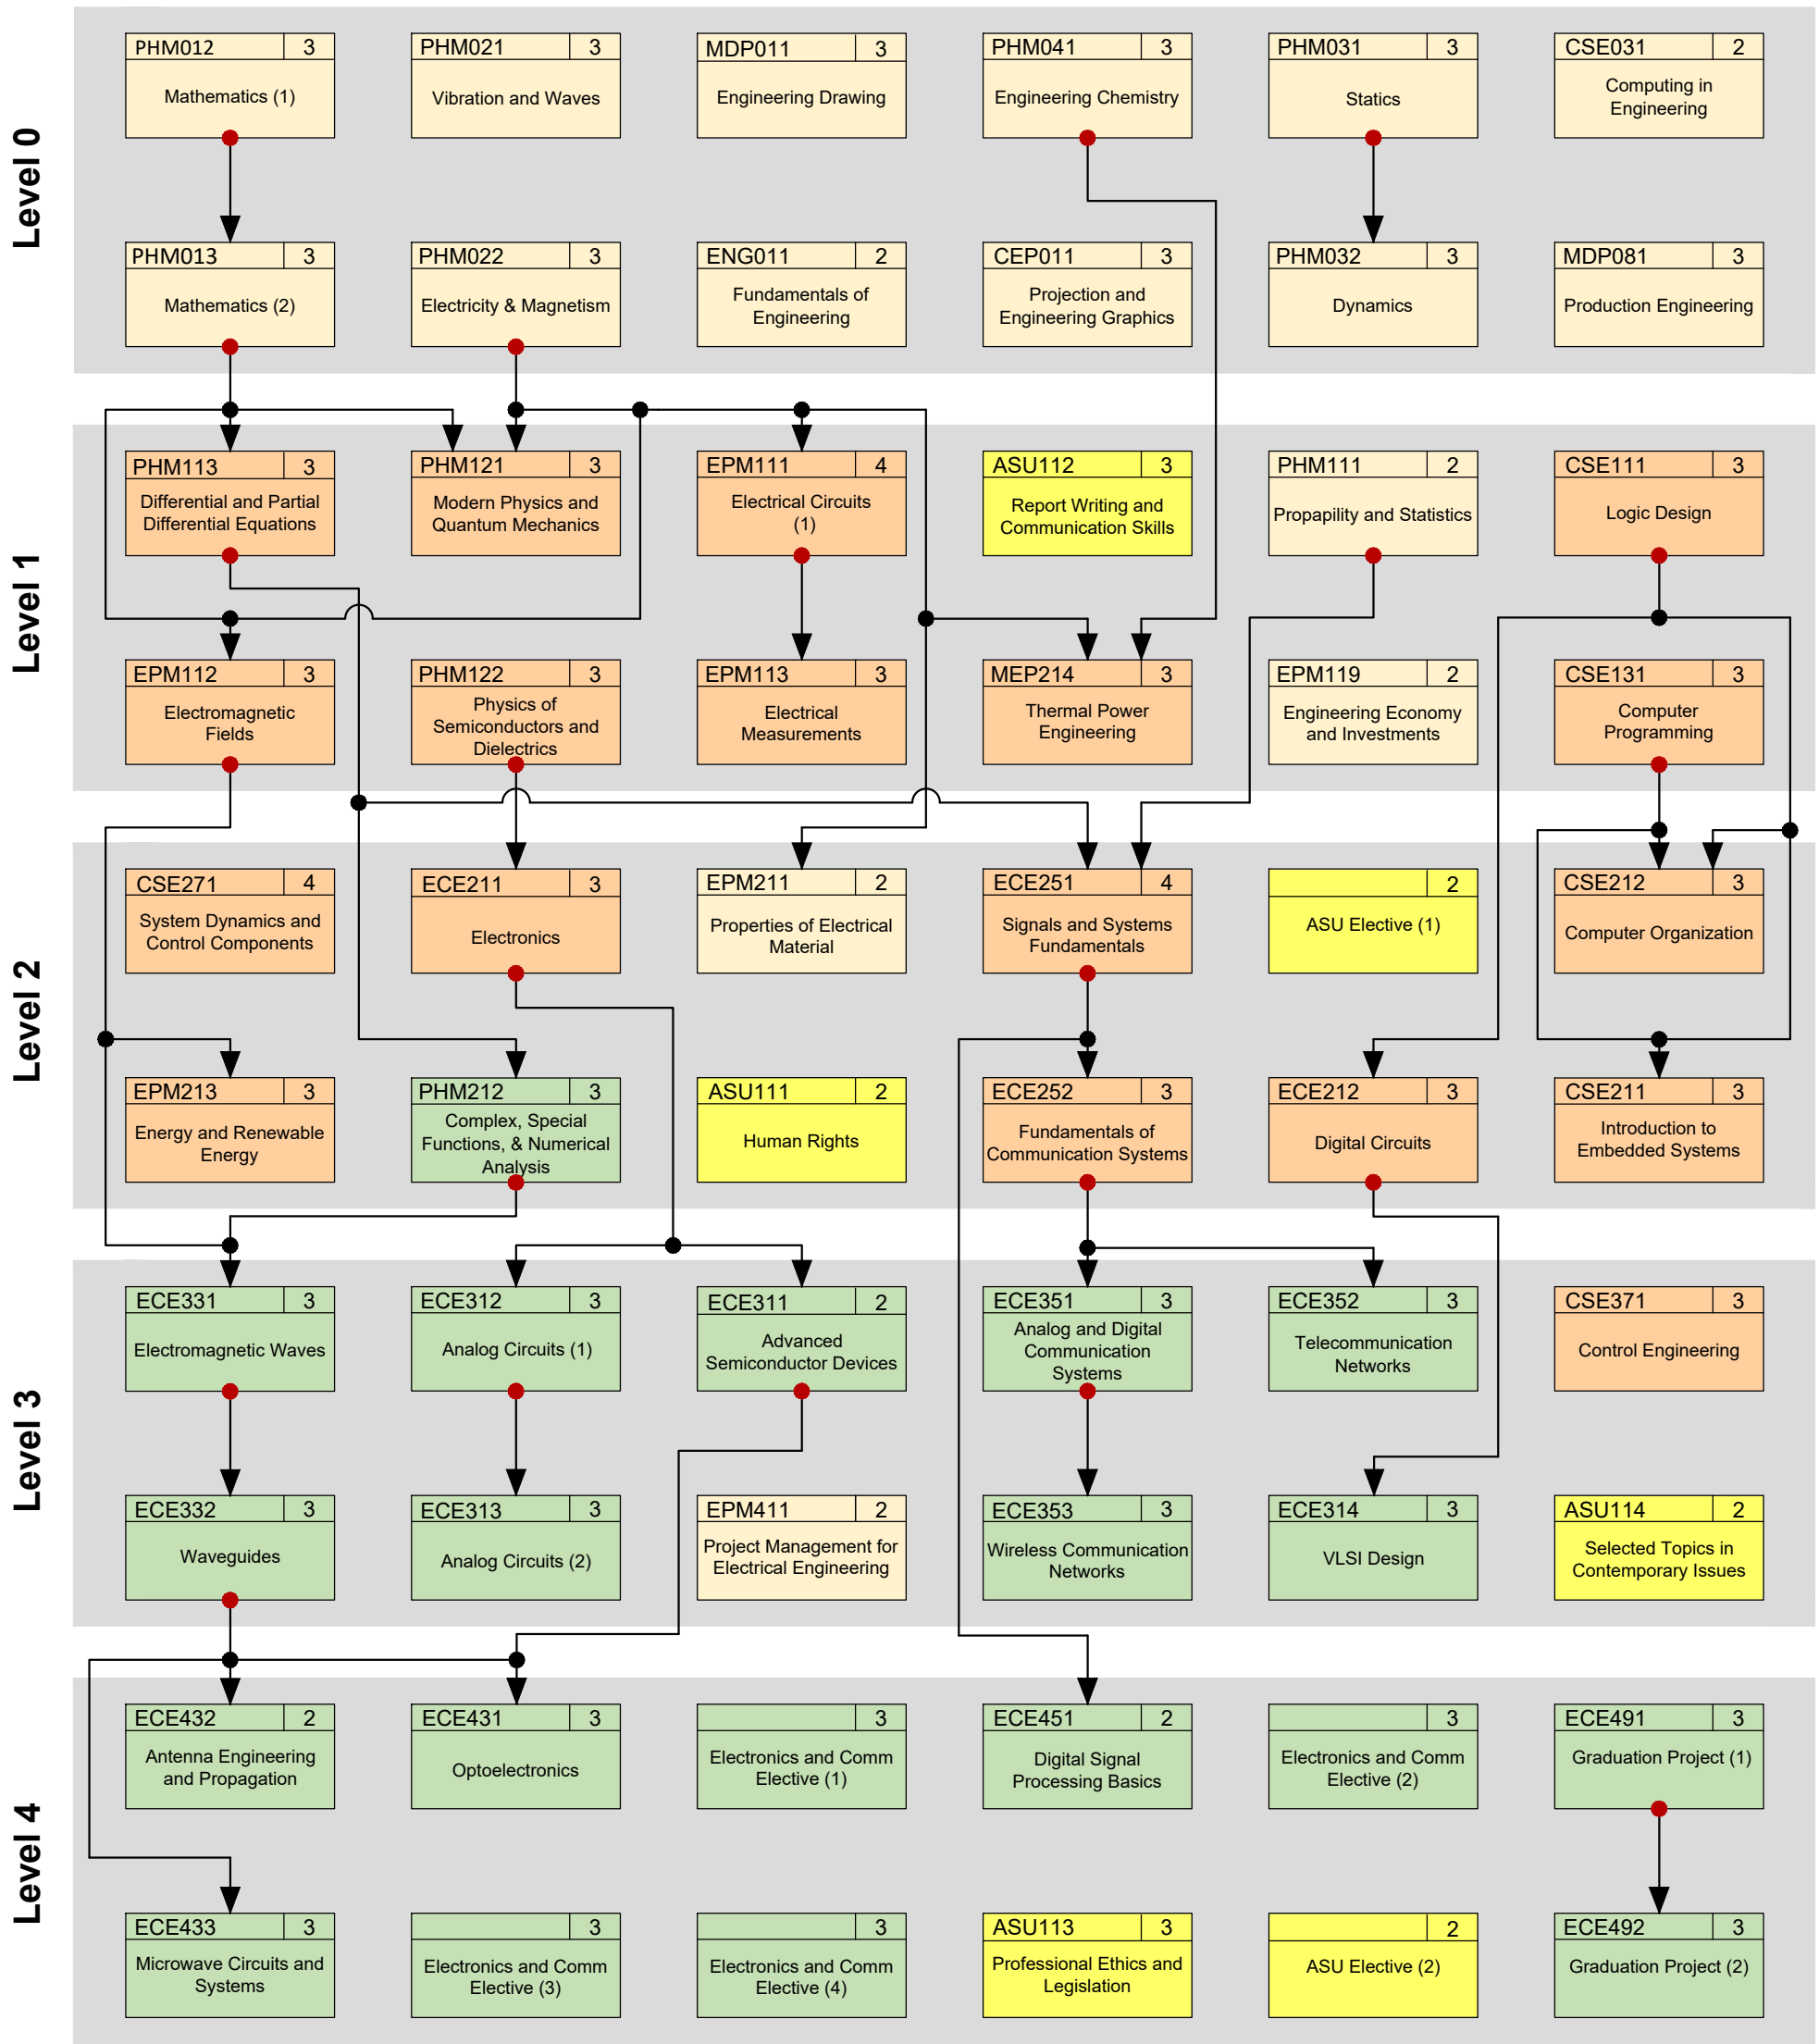

# Electronics and Communication Engineering Program Course Tree

 University Requirement	 Discipline Requirements	 Course Should be Passed Successfully
 Faculty Requirement	 Program Requirements	