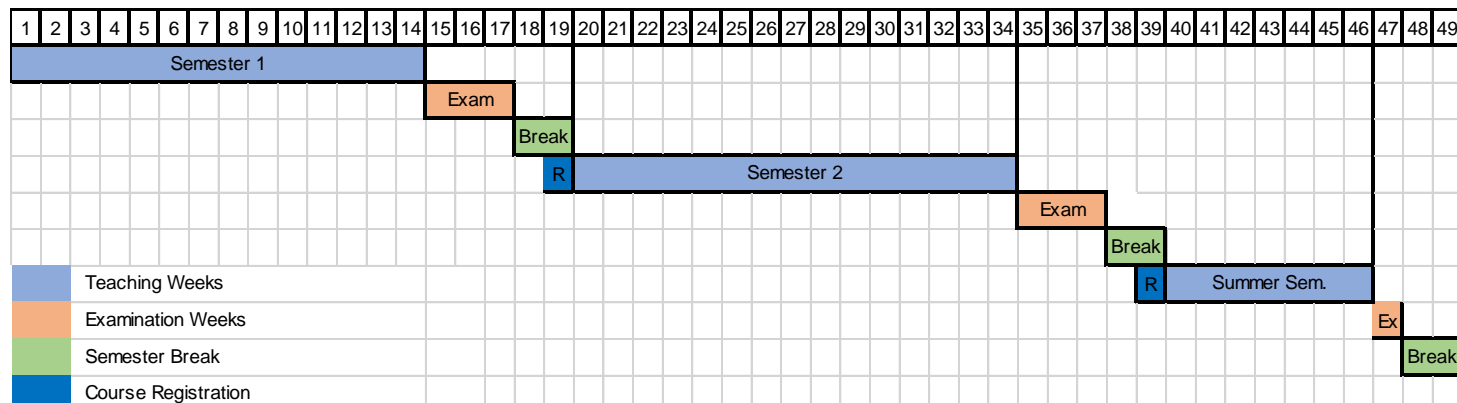

Academic Calendar 2021/2022

Semester	Activity	From	To
First Semester Fall 2021	Course Registration	02/10/2021	07/10/2021
	Classes	09/10/2021	13/01/2022
	Adding Courses	09/10/2021	14/10/2021
	Dropping Courses	09/10/2021	20/10/2021
	Midterm Exams	19/11/2021	26/11/2021
	Withdraw Courses	27/11/2021	09/12/2021
	Final Exam (Fall 2021)	15/01/2022	03/02/2022
	Break	05/02/2022	17/02/2022
Second Semester Spring 2022	Course Registration	12/02/2022	17/02/2022
	Classes	19/02/2022	02/06/2022
	Add/Drop Courses	19/02/2022	03/03/2022
	Midterm Exams	02/04/2022	08/04/2022
	Withdraw Courses	16/04/2022	12/05/2022
	Final Exams	04/06/2022	23/06/2022
	Break	25/06/2022	07/07/2022
	Graduation Projects Grades Deadline Entry on system		30/06/2022
Summer 2022 Semester	Course Registration	02/07/2022	07/07/2022
	Classes	09/07/2022	25/08/2022
	Add/Drop Courses	13/07/2022	21/07/2022
	Withdraw Courses	30/07/2022	11/08/2022
	Final Exams	27/08/2022	01/09/2022
	Break	03/09/2022	15/09/2022
Start of Academic Year 2022/2023		17/09/2022	

Concerns the Credit Hour Programs Only

First Semester, Fall2021

Wk	Saturday	Sunday	Monday	Tuesday	Wednesday	Thursday	Friday
	2/10	3	4	5	6	7	8
	Course Registration					Armed Forces	
1	9 Start	10	11	12	13	14 Add Deadline	15
2	16	17	18	19	20 Drop Deadline	21 Prophet Birth	22
3	23	24	25	26	27	28	29
4	30	31	1/11	2	3	4	5
5	6	7	8	9	10	11	12
6	13	14	15	16	17	18	19 Midterm
7	20	21	22	23	24	25	26
	Midterm Exam						
8	27	28	29	30	1/12	2	3
9	4	5	6	7	8	9 W/D Deadline	10
10	11	12	13	14	15	16	17
11	18	19	20	21	22	23	1/1/2022
12	25	26	27	28	29	30	31
13	1/1	2	3	4	5	6	7
	Christmas						
14	8	9	10	11	12	13	14
15	15	16	17	18	19	20	21
16	22	23	24	25	26	27	28
17	29	30	31	1/2	2	3	4
18	5	6	7	8	9	10	11
19	12	13	14	15	16	17	18
	Course Registration (Spring 2022)						